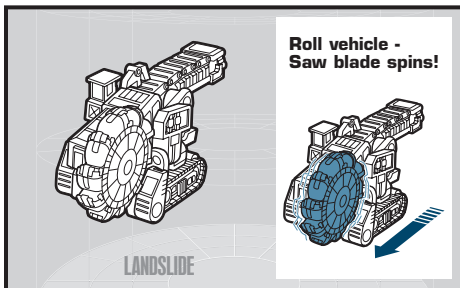

CHANGING TO ROBOT

P/N 6535140000

© 2005 Hasbro. All Rights Reserved.
TM & © denote U.S. Trademarks.
Manufactured under license from Takara Co., Ltd.

Some poses may require hand support.
Product and colors may vary.

Reverse order of instructions
to convert back into vehicles.